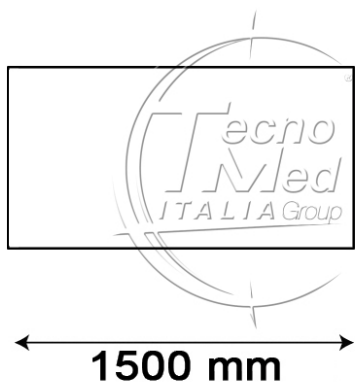

Wall,inox,1500x20X600(h)mm,for 900 mm height cabinet

Available on request

SKU: DE9.60X.15.20

Categories: Montaggi Dem

Description
