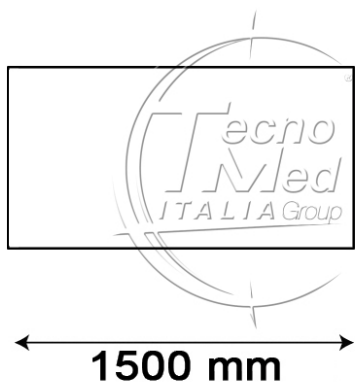

## Wall,inox,1500x20X600(h)mm,for 900 mm height cabinet

**Available on request**

**SKU:** DE9.60X.15.20

**Categories:**