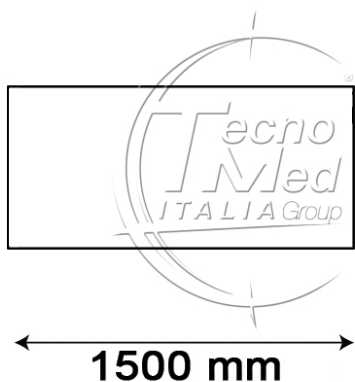

## Wall,inox,1500x20X480(h)mm,for 1020 mm height cabinet

**Available on request**

**SKU:** DE9.40X.15.20

**Categories:**