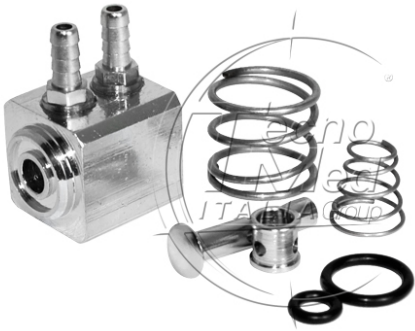

Valve, progressive, for PF1200

Available

SKU: PF1200.1

Categories: Valves

Description
