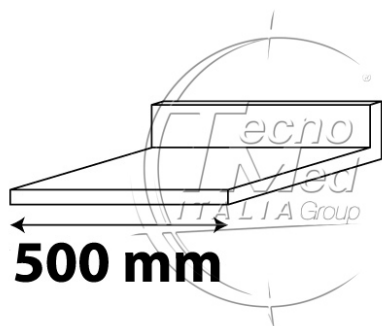

## Stainless steel top,700x650x30mm without high rear,for washer dis.cabine

**Available on request**

**SKU:** DE9.315.50X

**Categories:**