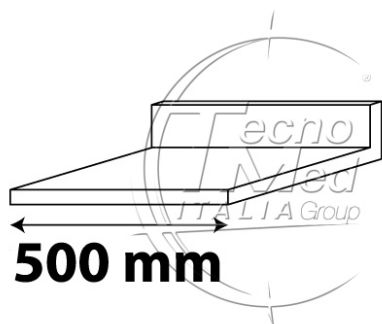

Stainless steel top,700x650x30mm without high rear,for washer dis.cabine

Available on request

SKU: DE9.315.50X

Categories: Montaggi Dem

Description
