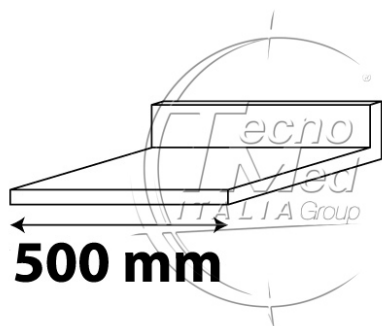

Stainless steel top, 500x650x30 mm with high rear splash guard 20 mm

Available

SKU: DE9.315.65X

Categories:

Description
