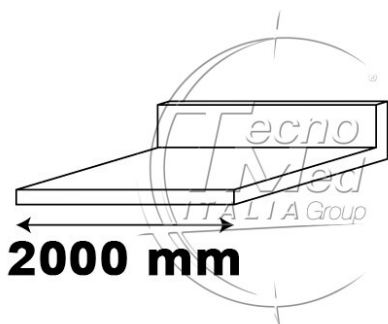

Stainless steel top, 2000x650x30 mm with high rear splash guard

Available

SKU: DE9.35.65X

Categories: Montaggi Dem

Description
