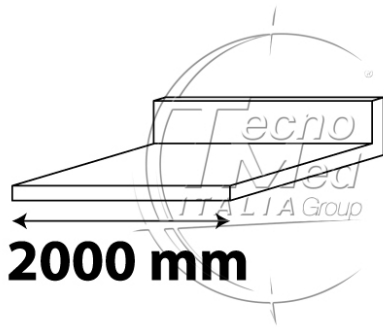

## Stainless steel top, 2000x500x30 mm with high rear splash guard

**Available on request**

**SKU:** DE9.35X

**Categories:**