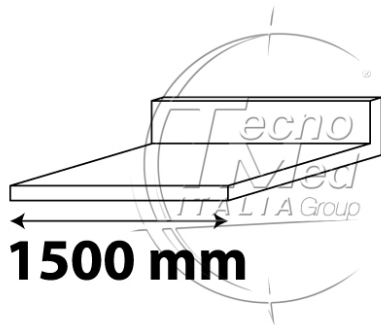

Stainless steel top, 1500x650x30 mm with high rear splash guard

Available from 20/06/2026

SKU: DE9.38.65X

Categories: Montaggi Dem

Description
