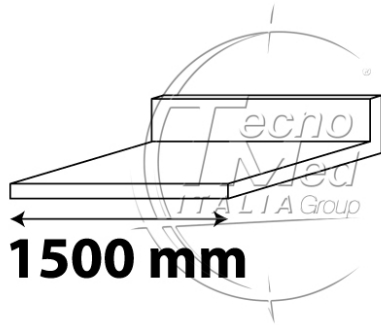

## Stainless steel top, 1500x500x30 mm with high rear splash guard

**Available on request**

**SKU:** DE9.38X

**Categories:**