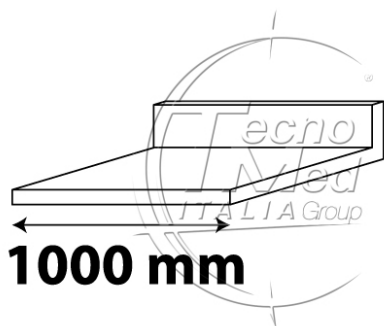

Stainless steel top, 1000x650x30 mm with high rear splash guard

Available

SKU: DE9.33.65X

Categories: Montaggi Dem

Description
