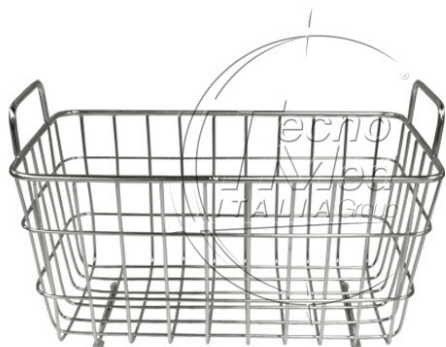

## Stainless steel large-mesh basket for CLEA10L, 290x220xh130mm

Stainless steel large-mesh basket for CLEA10L, 290x220xh130mm

**Available**

**SKU:** CLA10L.2

**Categories:** Baskets

### Description

---

Large mesh basket CLEA10L.

Stainless steel large-mesh basket for [CLEA10L](#).

Dimensions: 290 x 220 x 130mm.