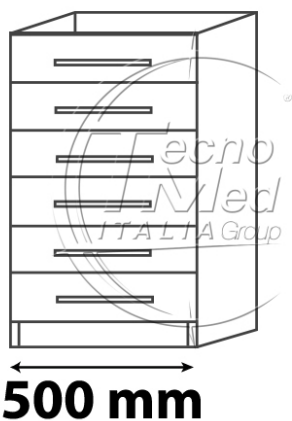

Stainless steel cabinet, 500x480x900h mm, 6 drawers

Available on request

SKU: DE9.36X

Categories:

Description
