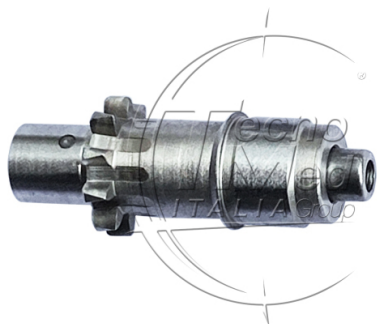

## Rotor for head, KaVo 1:1 L80 compatible, 1,6 mm shaft, bare

KaVo L80 1:1 compatible head rotor bare shaft for 1.6mm bur.

**Available**

**SKU:** K80LN16

**Categories:** Kavo

### Description

---

KaVo L80 1:1 head rotor bare shaft compatible for 1.6mm bur, spare part designed to restore the functionality of the dental instrument.

### Compatibility

- KaVo L80 1:1, for Ø 1.6mm bur