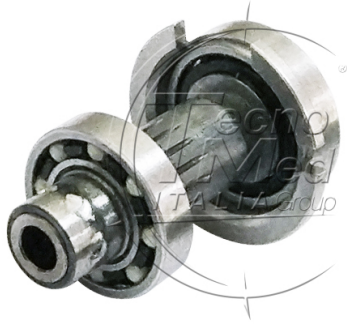

## Rotor for contra-angle, W&H WA-99LT NEW Compatible

W&H WA-99LT NEW low speed handpiece rotor, compatible spare part designed to restore the functionality of the dental contra-angle.

**Shipping expected in approximately 30 days**

### Description

---

W&H WA-99LT NEW low speed handpiece rotor, compatible spare part designed for restoring the functionality of the dental contra-angle.