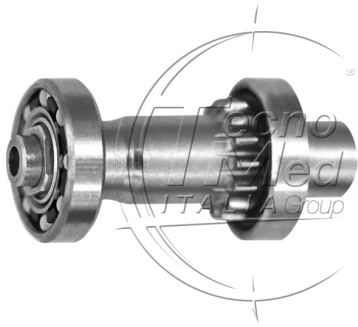

Rotor for contra-angle, W&H WG-99 LT compatible

Low speed handpiece rotor W&H WG-99 LT compatible, with ceramic bearings.

Available

SKU: 074TM73400

Categories: W&H

Description

Low speed handpiece rotor, W&H WG-99 LT compatible spare part for contra-angle with ceramic bearings.

Compatibility

- W&H WG-99 LT

Features

- Ceramic bearings
- Perfectly balanced
- Italian warranty on all our spare parts
- 12-month warranty
- Compliance with EN ISO 13485 standards