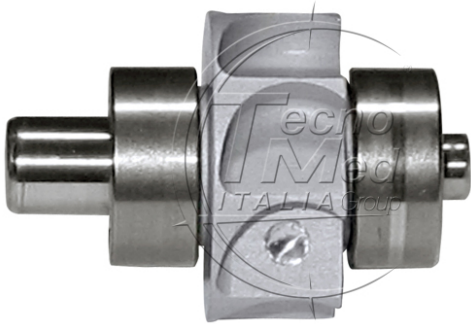

Rotor, compatible W&H Synea TA-98/Alegria, torlon ceramic bearings, 2grips

Available

SKU: WT05CH

Categories: Synea-Alegria

Description

Rotor compatible with W&H Synea TA-98/Alegria, featuring Torlon ceramic bearings. Equipped with 2 notches for enhanced stability and precision. High-quality replacement for W&H turbines.