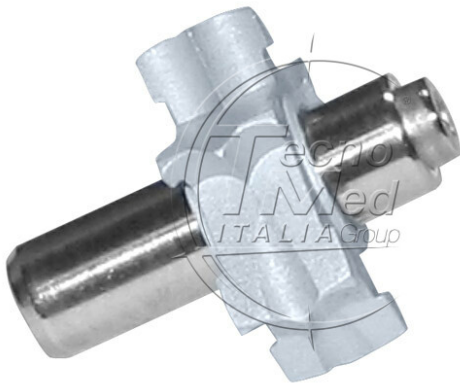

## Rotor, compatible MK-dent, small 1 spray, without bearings, Tecnomed

**Available**

**SKU:** SC212T

**Categories:** Classic Line

### Description

---