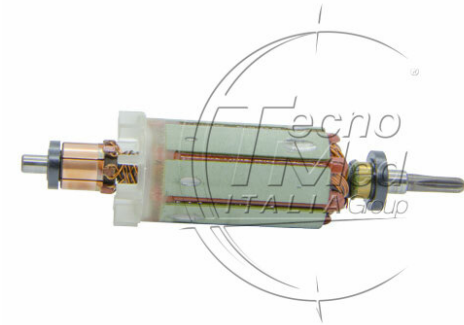

Rotor without bearings, Marathon SDE-SH40C SH45C compatible

Estimated shipping in 30 days

SKU: IN445M

Categories: Rotor

Description

Rotor for **MARATHON SDE-SH40C and SH45C** micromotor, supplied **without bearings**. Ensures reliable performance and long service life in dental laboratory micromotors.