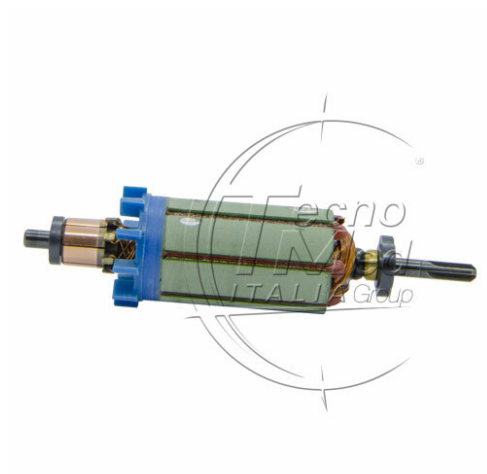

## Rotor without bearings, Marathon SDE-H37L1 H35SP1 compatible

Estimated shipping in 30 days

SKU: IN357M

Categories: Rotor

### Description

---

Rotor compatible with **MARATHON SDE-H37L1** and **H35SP1** micromotors, supplied **without bearings**.