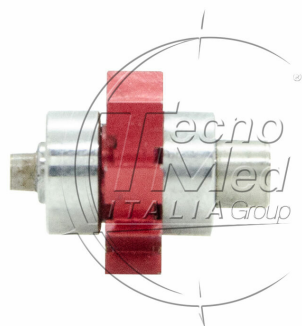

## Rotor, original TKD Titan, Titan Lux, Thera, Thera Lux

**Available**

**SKU:** 180.90

**Categories:** TKD

### Description

---