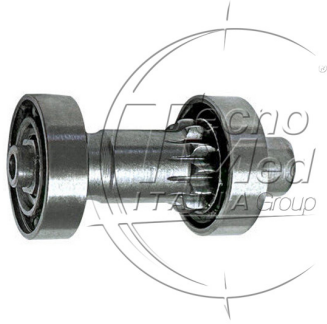

## Rotor for contra-angle, W&H WE-99 led compatible

Low speed handpiece rotor compatible W&H WE-99 LED, with Myonic torlon ceramic bearings.

**Shipping expected in approximately 30 days**

**SKU:** 584TM610

### Description

---

W&H WE-99 LED low speed handpiece rotor, compatible spare part designed for the technical restoration of the dental contra-angle.