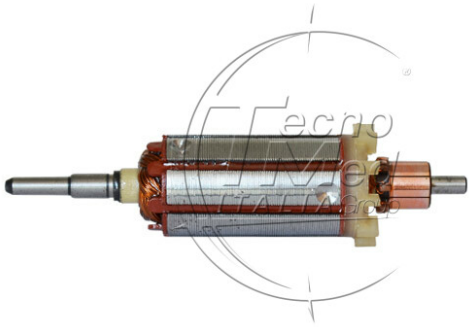

Rotor, complete, micromotor MX922E compatible

Available

SKU: NS110

Categories: Tecnomed

Description
