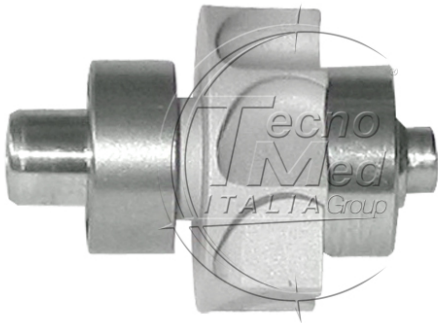

## Rotor, compatible Sirona T2/T3 Racer, torlon ceramic bearings

Compatible rotor for Sirona T2 / T3 Racer high speed handpiece, Sirona Siroboost S/T, B.A. International BA695L, B.A. International BA755L and Fona 8080L SR, with torlon ceramic bearings.

**Available**

**SKU:** R046CH

**Categories:** Racer

### Description

---

The complete compatible rotor for Sirona T2 / T3 Racer is a replacement part for a dental high speed handpiece, supplied with torlon ceramic bearings.

#### Handpiece compatibility

- Sirona T2 Racer
- Sirona T3 Racer
- Sirona Siroboost S/T
- B.A. International BA695L
- B.A. International BA755L
- Fona 8080L SR

Original SIRONA spare part number: **5868307**