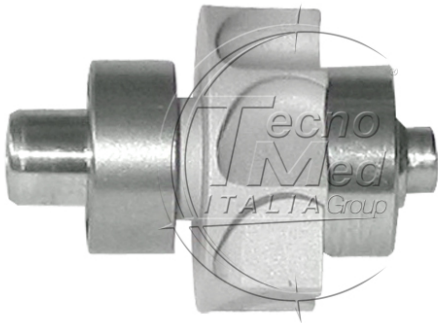

## Rotor, compatible Sirona T2/T3 Racer, Myonic ceramic torlon bearings

Compatible rotor for Sirona T2 / T3 Racer high speed handpiece, Sirona Siroboost S/T, B.A. International BA695L, B.A. International BA755L and Fona 8080L SR, with Myonic torlon ceramic bearings.

**Available**

**SKU:** R046RC

**Categories:** Racer

### Description

---

The complete compatible rotor for Sirona T2 / T3 Racer is a replacement part for a dental high speed handpiece, supplied with Myonic torlon ceramic bearings.

#### Handpiece compatibility

- Sirona T2 Racer
- Sirona T3 Racer
- Sirona Siroboost S/T
- B.A. International BA695L
- B.A. International BA755L
- Fona 8080L SR

Original SIRONA spare part number: **5868307**