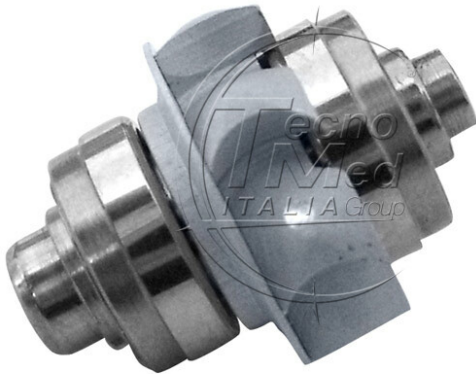

Rotor, compatible Sirona T1 Mini, 3notch push, torlon ceramic bearings

Available on request

SKU: R028M

Categories: Mini

Description

Rotor compatible with SIRONA T1 Mini, 3-notch push system. Equipped with torlon and ceramic bearings for high performance and long-lasting reliability.