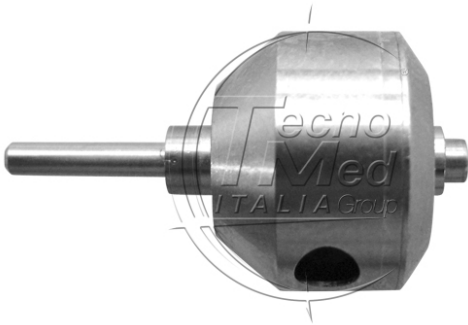

## Rotor, compatible Nsk Phatelus 45T,torlon ceramic bearings

**Available**

**SKU:** HNK935T

**Categories:** Phatelus

### Description

---

Compatible **NSK Phatelus 45T A45L rotor for dental high speed handpiece**, supplied with torlon ceramic bearings.

#### Turbine compatibility

- NSK Phatelus 45T
- NSK A45L

NSK turbine series code: **NCH-TU03**

#### Technical features

- Torlon ceramic bearings
- Dynamically balanced rotor
- Serial number identification
- Bur gripping force >40 Newton
- 12-month warranty
- Compliant with EN ISO 13485, EN ISO 10993-1, EN ISO 17665-1, EN ISO 5349 standards