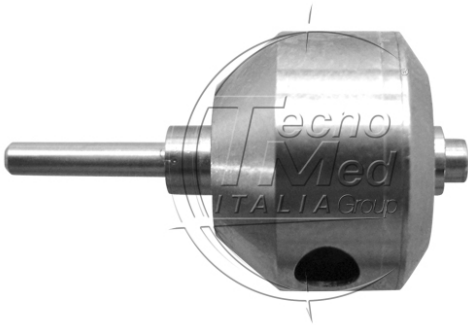

## Rotor, compatible Nsk Phatelus 45T, torlon ceramic bearings

**Available**

**SKU:** HNK935T

**Categories:** Phatelus

### Description

---

Compatible **NSK Phatelus 45T A45L rotor for dental high speed handpiece**, supplied with torlon ceramic bearings.

#### Turbine compatibility

- NSK Phatelus 45T
- NSK A45L

NSK turbine series code: **NCH-TU03**

#### Technical features

- Torlon ceramic bearings
- Dynamically balanced rotor
- Serial number identification
- Bur gripping force >40 Newton
- 12-month warranty
- Compliant with EN ISO 13485, EN ISO 10993-1, EN ISO 17665-1, EN ISO 5349 standards