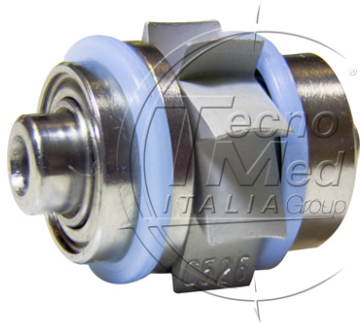

## Rotor, compatible Midwest TraditionL/PB, torlon steel bearings

**Available**

**SKU:** MDW101

**Categories:** Midwest

### Description

---

Rotor compatible with Midwest Tradition L / PB featuring torlon and steel bearings. Ensures high performance and wear resistance for extended operational life.