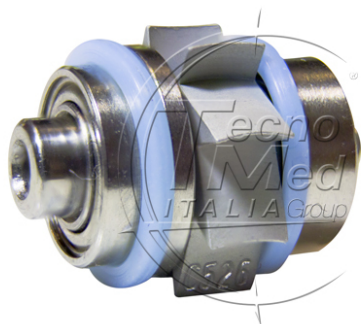

## Rotor, compatible Midwest TraditionL/PB, torlon ceramic bearings

**Available on request**

**SKU:** MDW101CH

**Categories:** Midwest

### Description

---