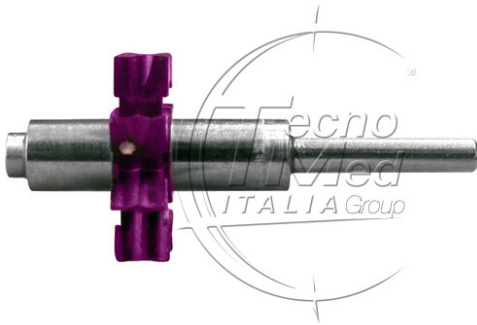

Rotor, compatible Midwest Stylus, without bearings

Available

SKU: SC122

Categories: Midwest

Description

Rotor compatible with Midwest Stylus, supplied **without bearings**.