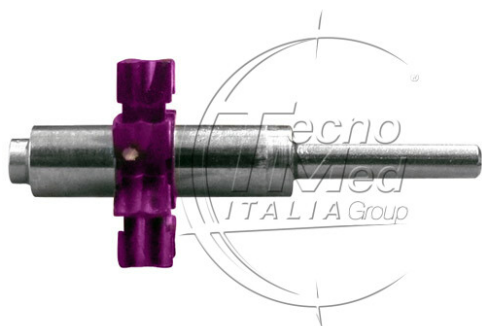

Rotor, compatible Midwest Stylus, without bearings

Available

SKU: SC122

Categories: Midwest

Description

Rotor compatible with Midwest Stylus, supplied **without bearings**.