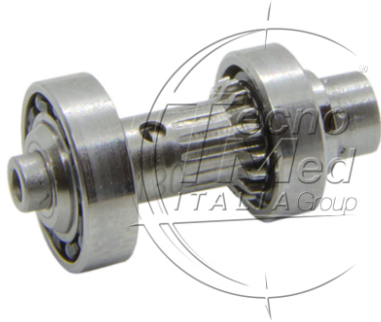

## Compatible rotor for KaVo E25L contra-angle

Complete compatible rotor for KaVo E25L low speed handpiece, ceramic bearings.

**Available**

**SKU:** 1008TM4040

**Categories:** Kavo

### Description

---

Compatible rotor for KaVo E25L red ring low speed handpiece, designed to restore the correct functionality of the contra-angle.