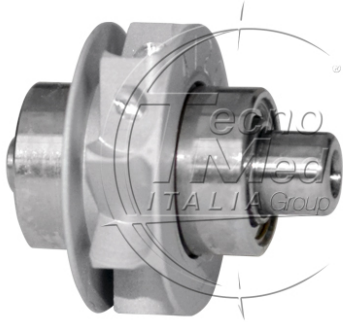

Rotor, compatible, Kavo 9000/L. Steel bearing, torlon

Available

SKU: HKV9000

Categories: 9000

Description

Rotor compatible with Kavo 9000/L featuring Torlon steel bearings, designed for high performance and long-lasting durability. Ensures maximum reliability for professional servicing.