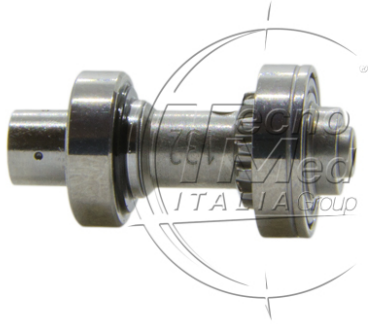

Compatible rotor Kavo 25LP-25LPR, complete

Complete rotor compatible with KaVo 25LP, 25LPA and 25LPR low speed handpieces.

Available

SKU: K10013520

Categories: Kavo

Description

Complete rotor compatible with KaVo 25LP , 25LPA and 25LPR red ring low speed handpieces, designed to restore the correct function of the contra-angle.

Compatibility

- KaVo 25LP
- KaVo 25LPA
- KaVo 25LPR

Features

- Ceramic bearing burs side
- Steel bearing push side
- Perfectly balanced
- 12-month warranty
- Compliant with EN ISO 13485 standards