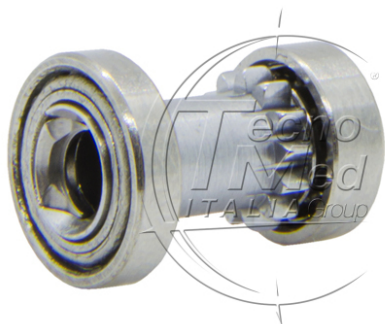

Rotor compatible head SIRONA T2 A40 T3 E40

Compatible Sirona T2 A40, T2 A40L, T3 E40, T3 E40L and T4 LINE B40 low speed handpiece rotor, with steel bearings.

Available

SKU: 0594TM3092

Categories: Sirona

Description

Complete compatible rotor for Sirona T2 A40, T2 A40L, T3 E40, T3 E40L and T4 LINE B40 low speed handpiece, designed to restore proper contra-angle function.

Compatibility

- Sirona T2 A40
- Sirona T2 A40L
- Sirona T3 E40
- Sirona T3 E40L
- Sirona T4 LINE B40

Features

- steel bearings
- Perfectly balanced
- 12-month warranty
- Compliant with EN ISO 13485 standards