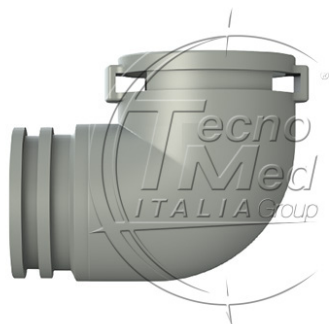

90° male/female fitting, compatible with Durr, pack of 5 pcs

Available

SKU: TM70004E

Categories: Fittings

Description
