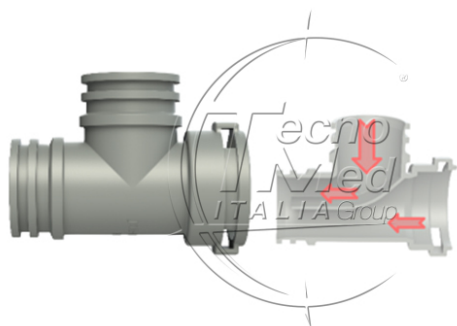

3-way T-connector male/male/female,siphon, compatible with DÄ?RR,5 pcs

Available

SKU: TM70008E

Categories: Fittings

Description
