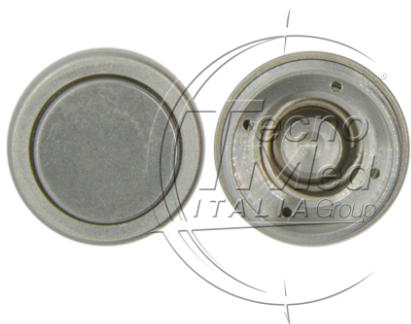

Push button compatible Sirona T2 LINE A40 T3 LINE E40

Shipping expected in approximately 30 days

SKU: 604TM8329

Categories: Sirona

Description

Push button compatible with **Sirona T2 LINE A40** and **T3 LINE E40** turbines. Ensures quick and secure coupling. Precision spare part for long-lasting and reliable performance.