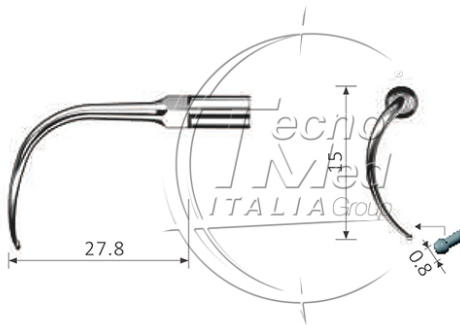

## Perio tip for SINE WAVE DRIVE scaler, compatible P54R, PL5, P25RE

Titanium perio tip for biofilm removal and space treatment.  
Compatible Woodpecker P54R, EM PL5, NSK/E P25RE

**Available**

**SKU:** PG054RT

### Description

---

The perio tip for Sine Wave Drive scaler compatible with Woodpecker P54R, EMS PL5 and NSK P25RE is a titanium tip designed for professional periodontal treatments.

Its slim shape allows access to deep periodontal pockets and narrow interdental areas, supporting effective biofilm removal in difficult-to-reach zones. It is indicated for the treatment of interdental spaces and for use in areas with overlapping crowns or anatomically complex conditions.

### Specifications

- Compatible with Woodpecker P54R, EMS PL5, NSK P25RE
- Suitable for use with Sine Wave Drive scalers
- For professional dental use