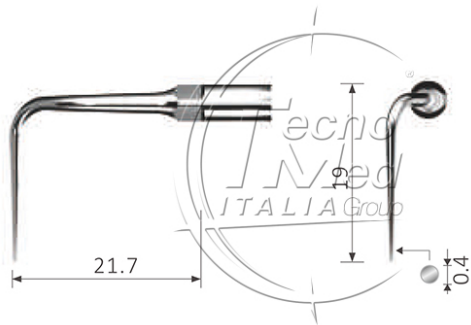

## Perio tip for SINE WAVE DRIVE scaler, compatible P50R, PSR, P21RE

Titanium perio tip for drilling and curved root walls. Compatible Woodpecker P50R, EMS PSR, NSK/E P21RE

**Available**

**SKU:** PG050RT

### Description

---

The perio tip for Sine Wave Drive RT scaler is designed for periodontal treatments in difficult-to-reach areas, such as furcations and curved root surfaces.

The slim titanium tip allows access to deep pockets and narrow spaces between teeth or overlapping crowns, supporting root debridement and calculus removal in anatomically complex areas.

### Specifications

- Compatible with Woodpecker P50R, EMS PSR and NSK P21RE
- Suitable for use with Sine Wave Drive RT scaler
- For professional dental use