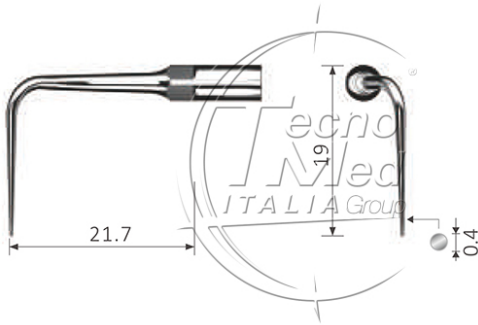

Perio tip for SINE WAVE DRIVE scaler, compatible P50L, PSL, P21LE

Titanium perio tip for drilling and curved root walls. Compatible Woodpecker P50L, EMS PSL, NSK/E P21LE

Available

SKU: PG050LT

Categories: Professional Equipment, EMS - Woodpecker

Description

Perio tip for Sine Wave Scaler scaler.

Tecnomed Italia inserts for periodontal treatments are extremely thin and able to enter even deep pockets easily, enabling you to achieve excellent and painless results in radicular debridement.

They are also ideal for removing tartar from tight interdental spaces and touching crowns.

The reduced oscillations generated by the low power settings needed for these tips makes treatment with them particularly pleasant for the patient. Their subgingival spray system eliminates biofilm fragments more effectively.