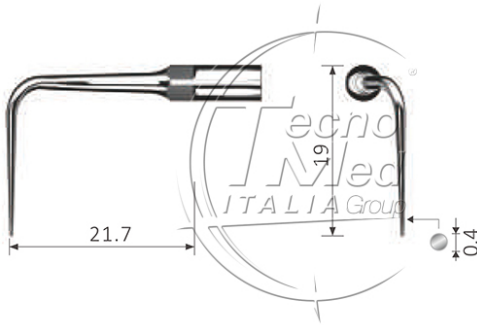

## Perio tip for SINE WAVE DRIVE scaler, compatible P50L, PSL, P21LE

Titanium perio tip for drilling and curved root walls. Compatible Woodpecker P50L, EMS PSL, NSK/E P21LE

**Available**

**SKU:** PG050LT

### Description

---

Perio tip for Sine Wave Scaler scaler, compatible Woodpecker P50L, EMS PSL, NSK P21LE.

Tecnomed Italia inserts for periodontal treatments are extremely thin and able to enter even deep pockets easily, enabling you to achieve excellent and painless results in radicular debridement.

They are also ideal for removing tartar from tight interdental spaces and touching crowns.

The reduced oscillations generated by the low power settings needed for these tips makes treatment with them particularly pleasant for the patient. Their subgingival spray system eliminates biofilm fragments more effectively.