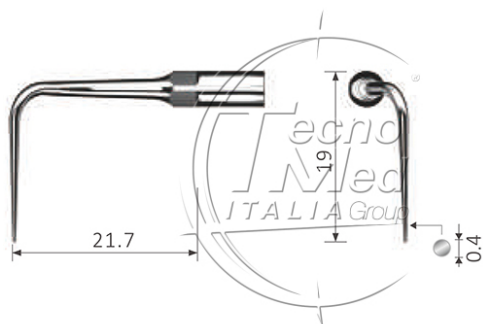

Perio tip for SINE WAVE DRIVE scaler, compatible P50L, PSL, P21LE

Titanium perio tip for drilling and curved root walls. Compatible Woodpecker P50L, EMS PSL, NSK/E P21LE

Available

SKU: PG050LT

Categories: EMS - Woodpecker

Description

The perio tip for Sine Wave Drive scaler is a titanium tip designed for furcation treatment and curved root surfaces.

Its thin shape allows access to deep periodontal pockets and difficult-to-reach areas, supporting root debridement and tartar removal in narrow spaces, including between teeth or overlapping crowns.

Specifications

- Compatible with Woodpecker P50L, EMS PSL and NSK P21LE
- Suitable for use with Sine Wave Drive scalers
- For professional dental use