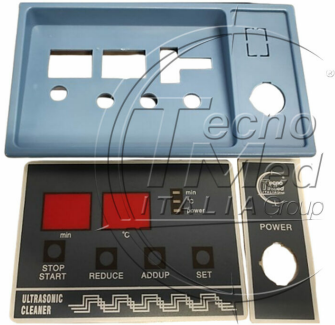

## Pannello cover

Shipping expected in approximately 30 days

SKU: CLA351PA

Categories: