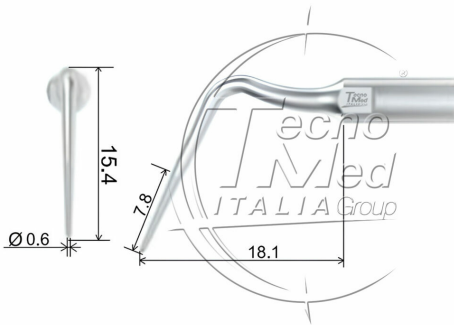

## Endo tip for scaler ED18, compatible Satelec, DTE, NSK

Endo tip for scaler E18, compatible Satelec, DTE, NSK

**Available**

**SKU:** PG130

**Categories:** Satelec - DTE - NSK

### Description

---

Endo tip for scaler E18, compatible Satelec, DTE, NSK.

This Endo tip is used to determine the position of the root canal, remove the dentin, calcification and loose crown at the 1/3 crown of the root canal.

Features: The tip has 12 micro-washers, and it is of good cutting performance.

Back and forth motion of tip brings more efficient operation. In the case of waterless operation, select the mode of "Work for 5~10 seconds and then stop for 2 seconds", and open water every 60 seconds for cooling and rinsing.