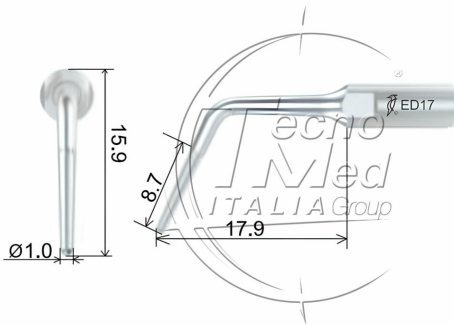

Endo tip for scaler ED17, compatible Satelec, DTE, NSK

Endo tip for scaler E17, compatible Satelec, DTE, NSK

Available

SKU: PG129

Categories: Satelec - DTE - NSK

Description

Endo tip for scaler E17, compatible Satelec, DTE, NSK

This Endo tip is used for root canal detection, pulp chamber cleaning, and orifice opening.