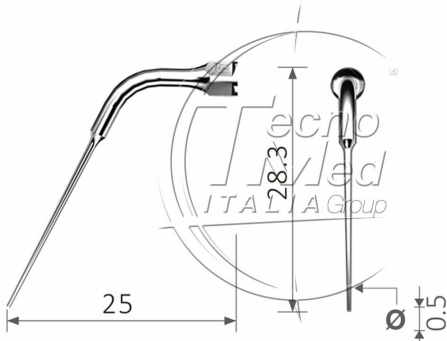

Broken instrument removal endo tip compatible with DTE ED14, NSK E8

Long endo tip for root canal retreatment, indicated for removing broken instruments inside the root canal. Suitable for DTE, Satelec and NSK ultrasonic scalers.

Available

SKU: PG127

Categories: Satelec - DTE - NSK

Description

Long endo tip for scaler, for root canal retreatment, DTE ED14 and NSK E8 compatible. It is indicated for removing fractured instruments inside the root canal, supporting controlled access along the canal.

Specifications

- Compatible with DTE ED14 and NSK E8
- Suitable for DTE, Satelec and NSK ultrasonic scalers
- For professional dental use