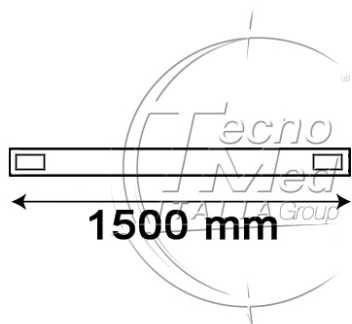

## Guide rack,inox, 1500x100x150(h)mm,led lighting,two sockets+USB

**Available on request**

**SKU:** DE9.4060X.15

**Categories:** Montaggi Dem