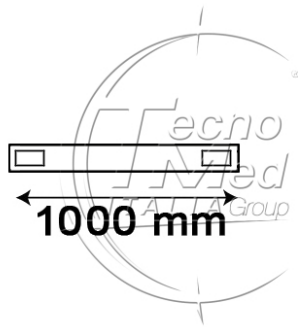

## Guide rack,inox, 1000x100x150(h)mm,led lighting,two sockets+USB

**Available on request**

**SKU:** DE9.4060X.10

**Categories:**