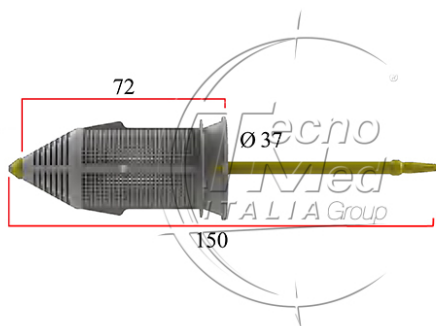

Replacement filter 37 x 72mm, stem length 150mm, for filter, 5 pcs

Estimated shipping in 30 days

SKU: DE1002X.15.1

Categories: Dental Unit Filters

Description
