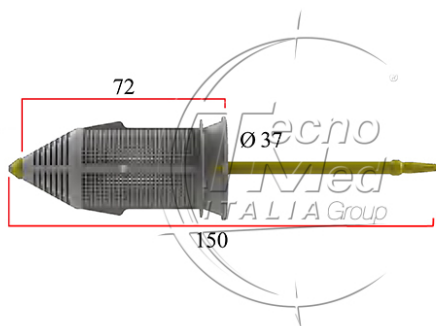

## Replacement filter 37 x 72mm, stem length 150mm, for filter, 5 pcs

**Shipping expected in approximately 30 days**

**SKU:** DE1002X.15.1

**Categories:** Dental Unit Filters

### Description

---