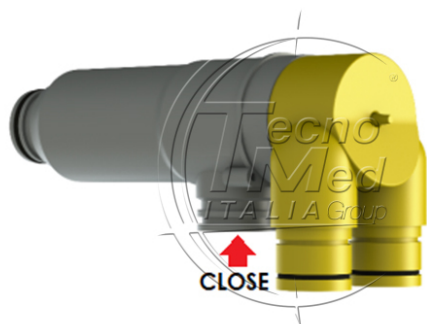

Suction filter, complete, 152mm, for 2 pressure hoses, Durr Compatible

Available

SKU: DE1002X.15

Categories: Filters

Description
