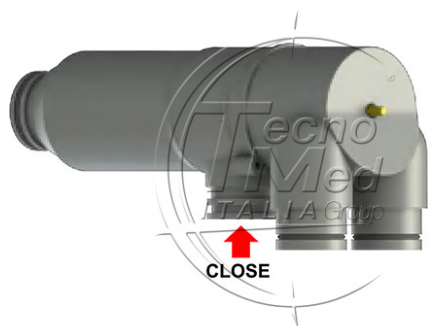

Complete grey suction filter L.152mm,for 2 snap-on tubes, comp. Durr

Available

SKU: TMG702.54L

Categories: Filters

Description
