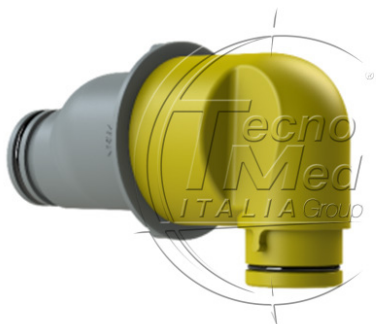

## Complete yellow suction filter L.96mm,for 1 snap-on tube, comp. Durr

**Available**

**SKU:** TMY70270E

**Categories:** Filters

### Description

---

Yellow complete suction filter l. 96mm for 1clip tube, compatible with Durr. Reliable spare part ensuring maximum efficiency and durability of the suction system.