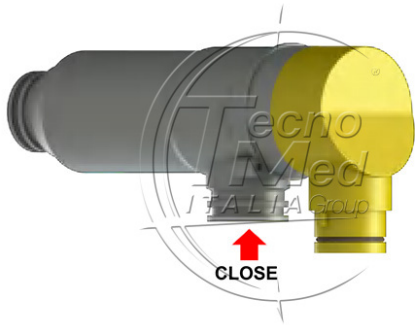

Complete yellow suction filter L.152mm,for 1 snap-on tube,comp. Durr

Available

SKU: TMY702.55

Categories: Filters

Description
